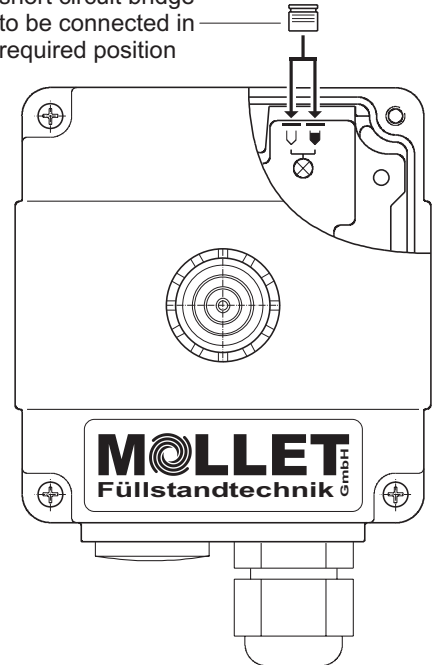

Signal lamps, LED green H2 and H3

short circuit bridge
to be connected in
required position

Ex -Info
Collars may be
used in non-hazardous
areas and are
certified for use in
zone 22
B3

Ex type of protection: **Ex II 3D T80°C IP66**